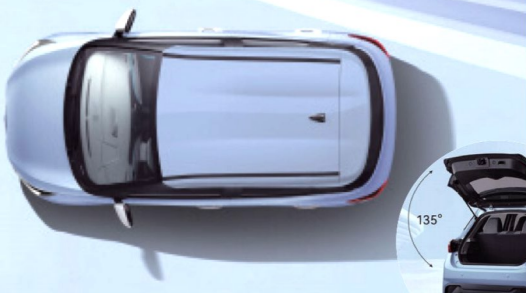

EV3 Agile Drive · Joyful Journey

High strength cage body

Integrated stamping car door

Collision automatic power-off

Exclusive Powertrain System Protection

Intelligent assisted driving

Flexible and stable driving control

Floated roof design

Extra large trunk

540° panoramic image

10.1-inch floating central control screen

Column-mounted gear shifter, sport and eco-friendly seats

Smart Water Drop Key

Personalized storage space