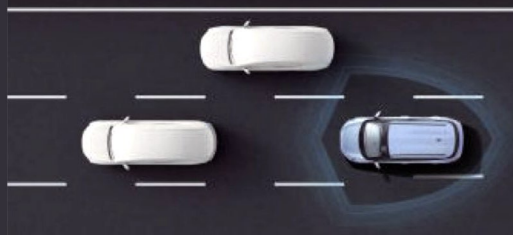

EV3 Agile Drive · Joyful Journey

High strength cage body

Integrated stamping car door

Collision automatic power-off

Exclusive Powertrain System Protection

Intelligent assisted driving

Flexible and stable driving control

Floated roof design

Extra large trunk

540° panoramic image

10.1-inch floating central control screen

Column-mounted gear shifter, sport and eco-friendly seats

Smart Water Drop Key

Personalized storage space