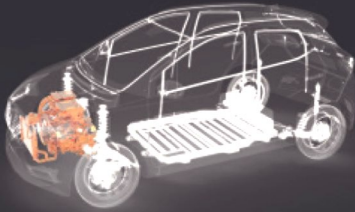

EV3 Agile Drive · Joyful Journey

High strength cage body

Integrated stamping car door

Collision automatic power-off

Exclusive Powertrain System Protection

Intelligent assisted driving

Flexible and stable driving control

Floated roof design

Extra large trunk

540° panoramic image

10.1-inch floating central control screen

Column-mounted gear shifter, sport and eco-friendly seats

Smart Water Drop Key

Personalized storage space